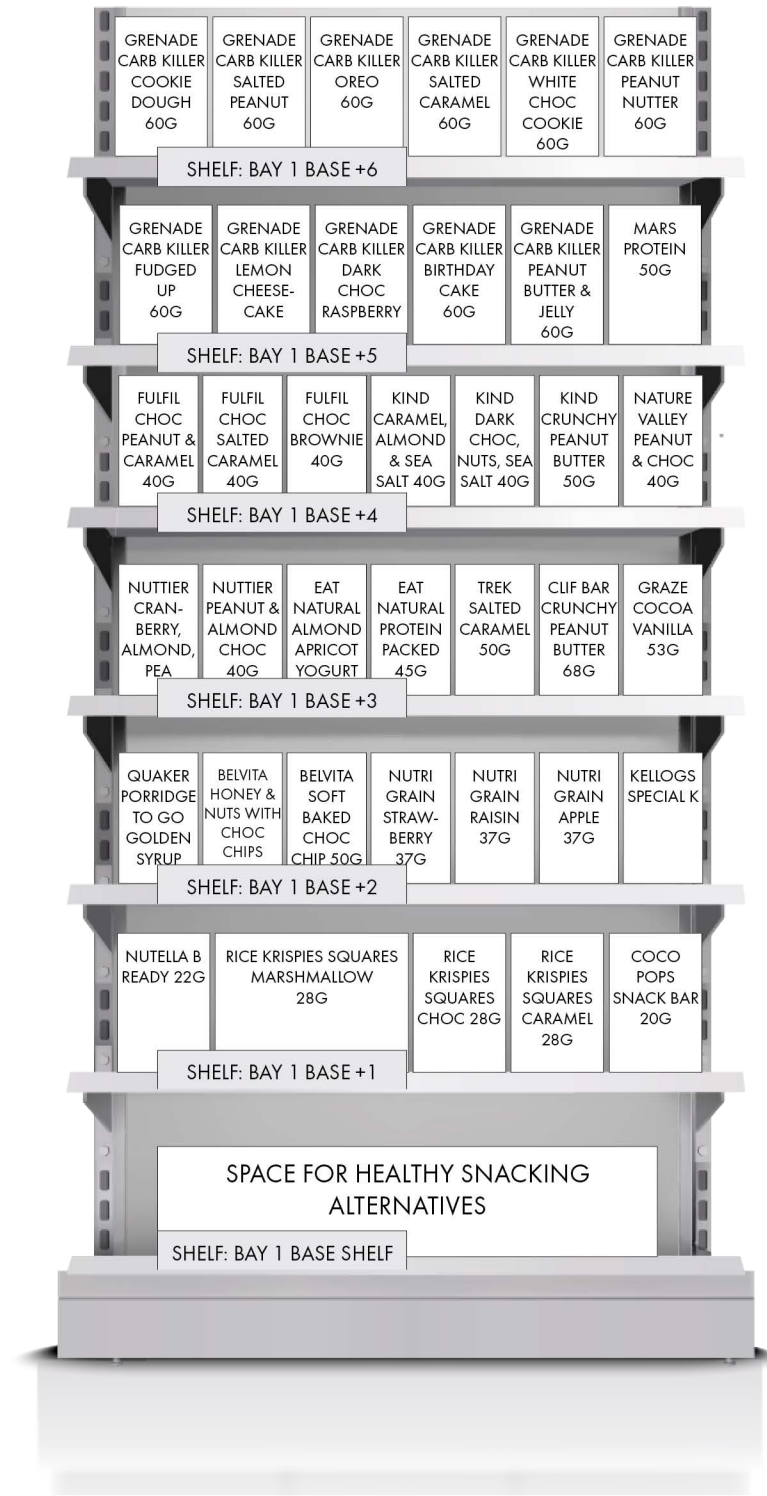

DRIVE YOUR SALES

WITH SUGRO

1M X 5 SHELF WALL DISPLAY

DRIVE YOUR SALES

WITH SUGRO

1M X 5 SHELF WALL DISPLAY

DRIVE YOUR SALES

WITH SUGRO

2M X 6

SHELF WALL DISPLAY

DRIVE YOUR SALES

WITH SUGRO

1M X 6 SHELF WALL DISPLAY