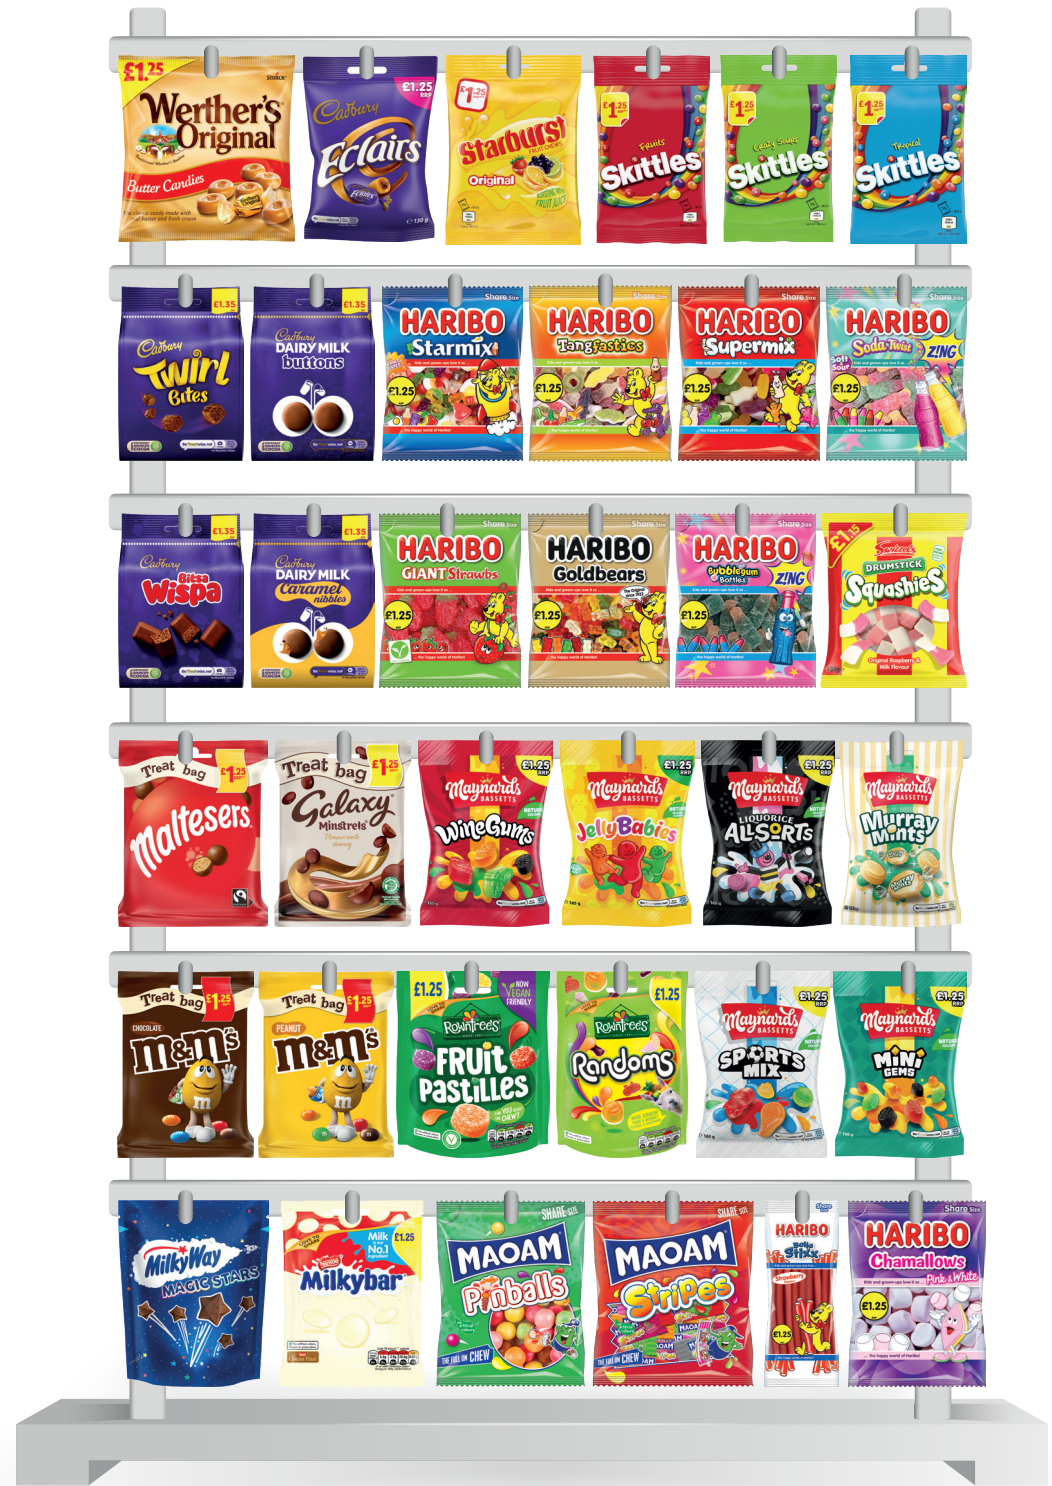

DRIVE YOUR SALES

WITH SUGRO

2M X 6
BAG STAND

DRIVE YOUR SALES

WITH SUGRO

1M X 6
BAG STAND

DRIVE YOUR SALES

WITH SUGRO

1M X 36 PRODUCTS

DRIVE YOUR SALES

WITH SUGRO

1.5M X 45 PRODUCTS

DRIVE YOUR SALES

2M X 53 PRODUCTS

WITH SUGRO