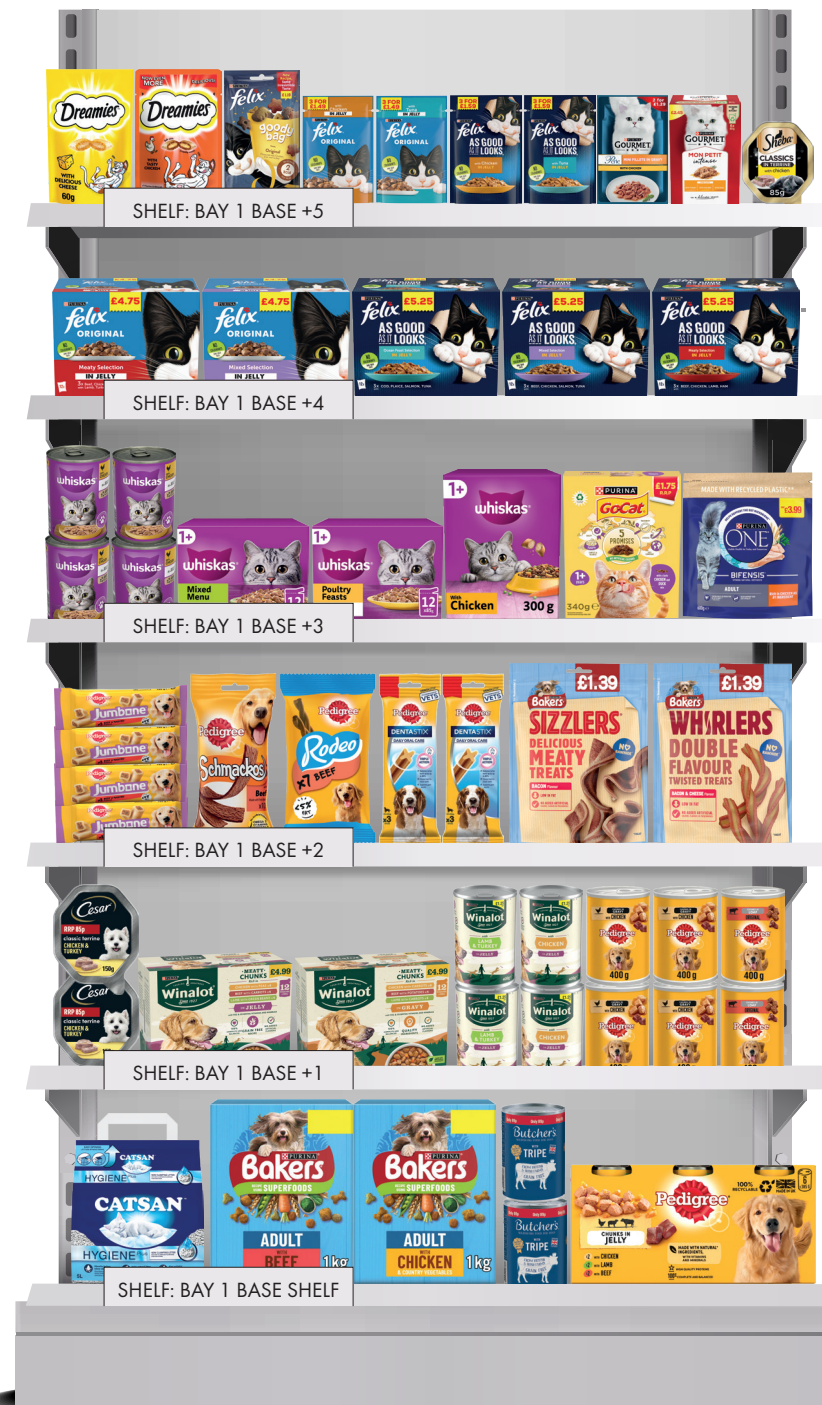

DRIVE YOUR SALES

WITH SUGRO

1M X 6 SHELF WALL DISPLAY

DRIVE YOUR SALES

WITH SUGRO

2M X 5 SHELF
WALL DISPLAY