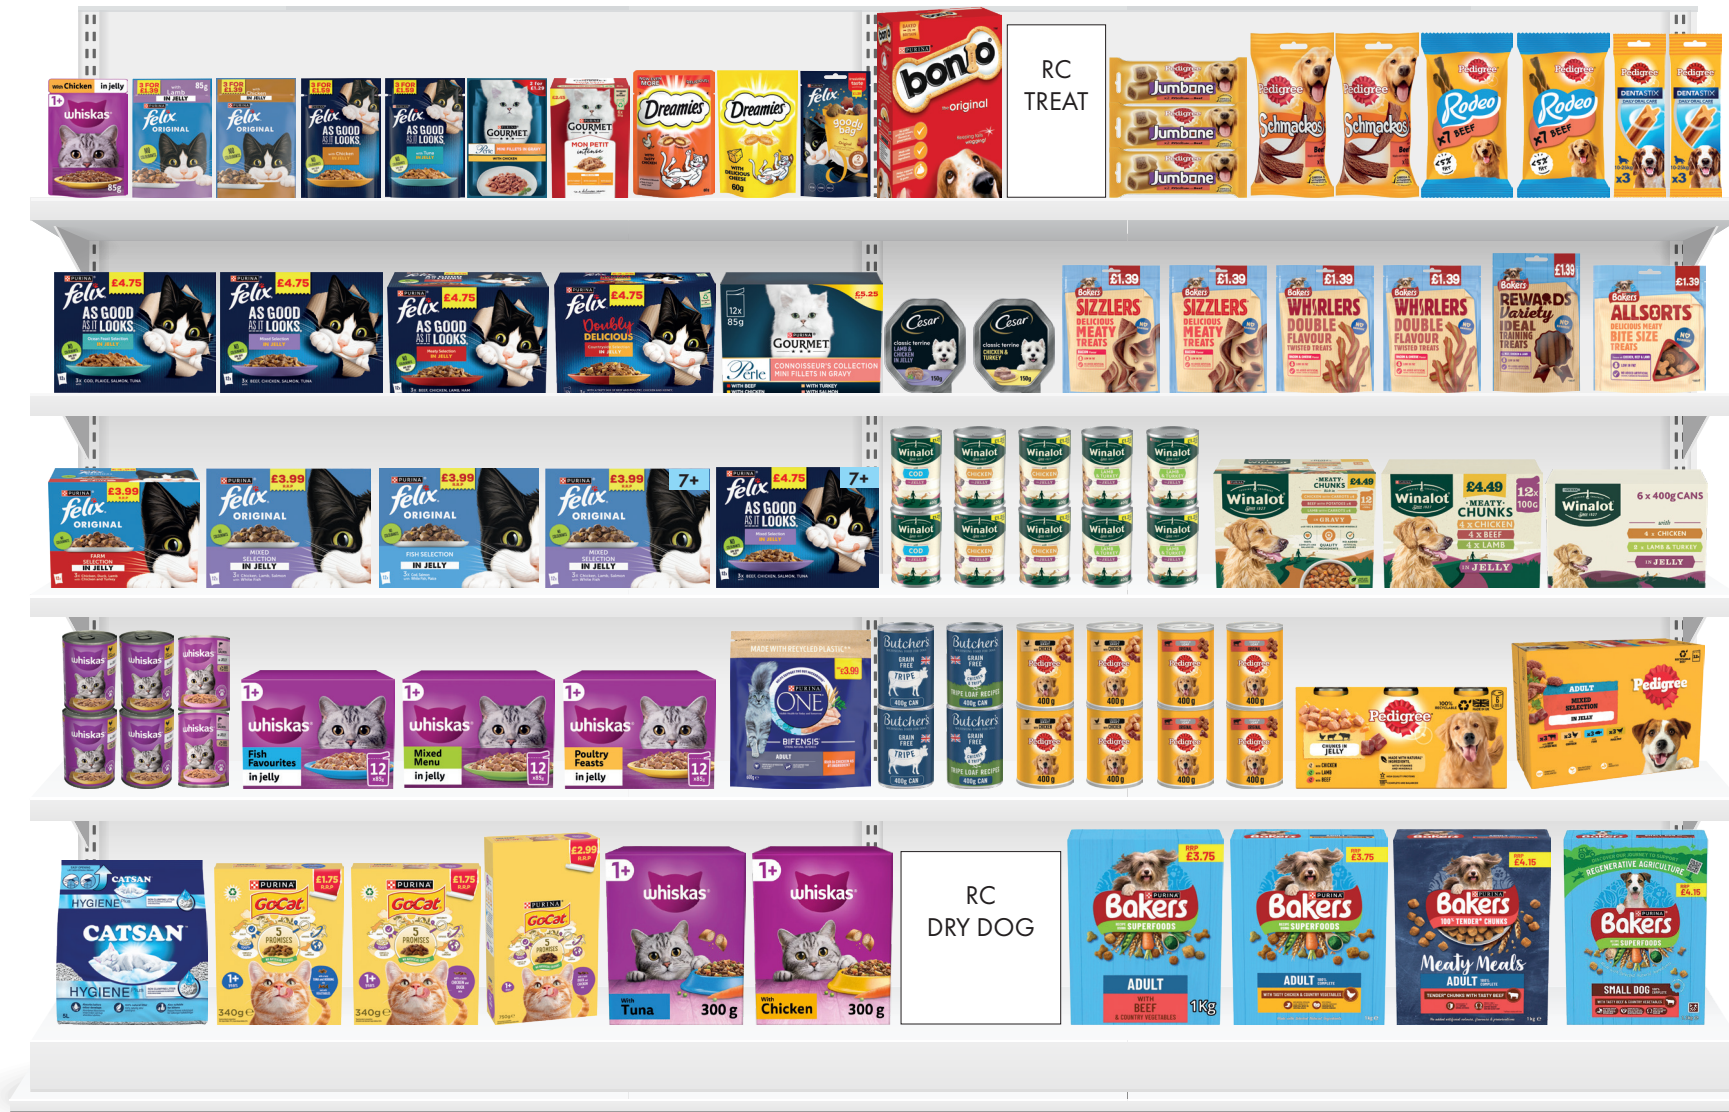

DRIVE YOUR SALES

WITH SUGRO

PET CARE
1M

DRIVE YOUR SALES

2M X 5
PET CARE

WITH SUGRO