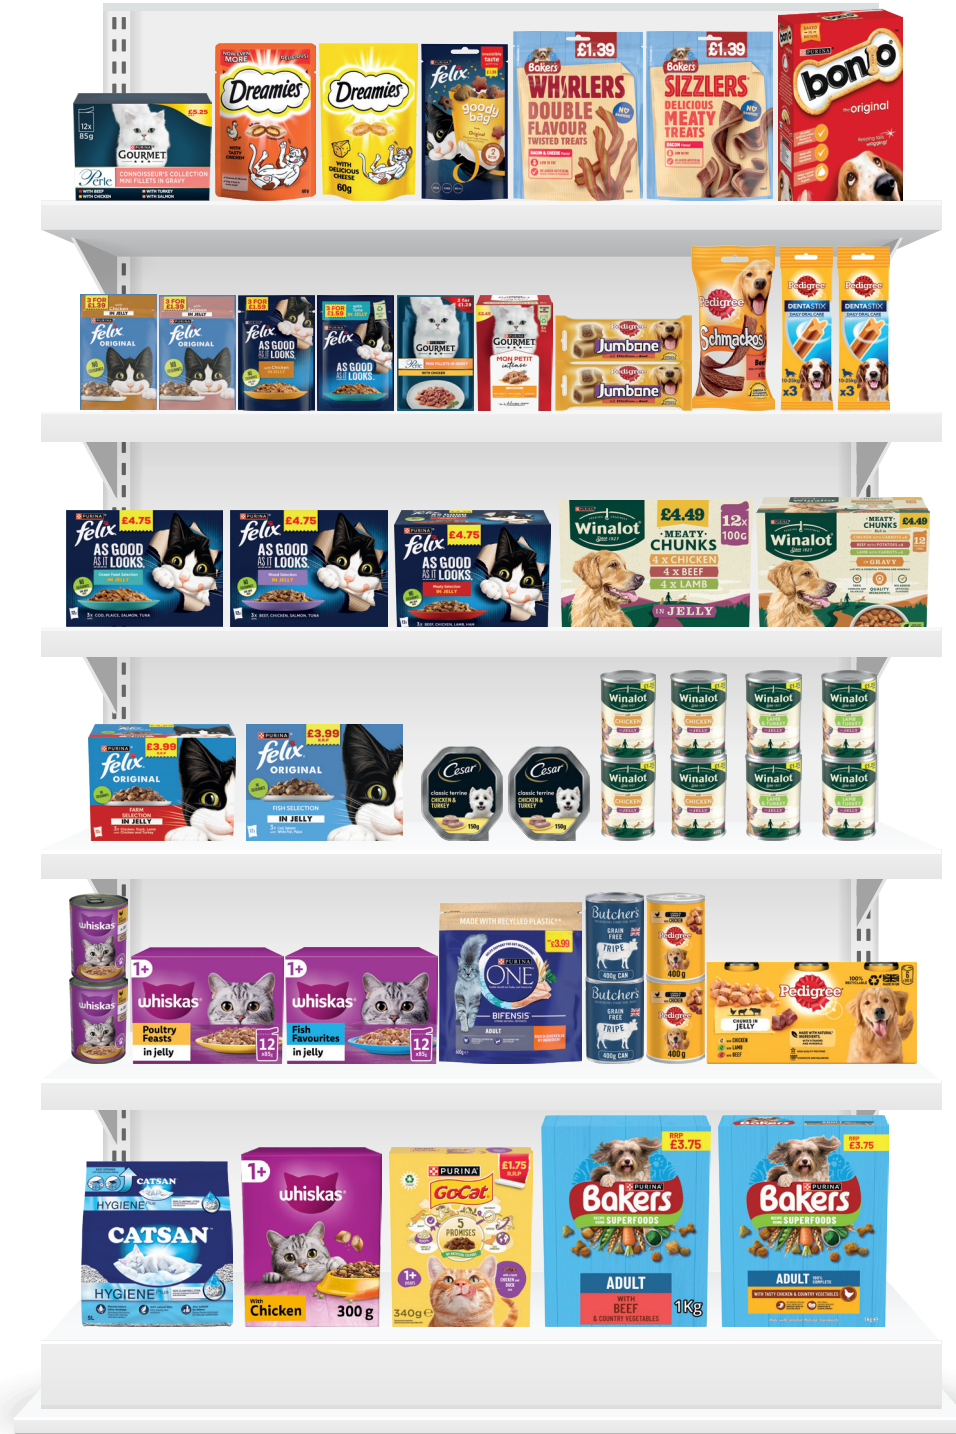

DRIVE YOUR SALES

WITH SUGRO

PET CARE
1M

DRIVE YOUR SALES

2M X 5
PET CARE

WITH SUGRO